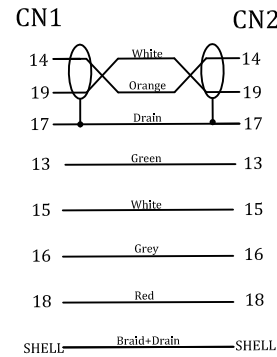

PIN OUT

Electronic Tests:

- A. Open/Short/Intermittence: 100%
- B. Hi-Pot: AC 300V 0.01S
- C. Insulation Resistance: DC 300V 10MΩ
- D. Conductive Resistance: 5Ω Max
- E. Computer Test: 4Kx2K@60Hz

⑦	Screw	Screw, 4-40, Nickel Plated	2	pcs				
⑥	Nut	Nut, 4-40, Nickel Plated	2	pcs				
⑤	Outer Mold	45P PVC, Black	15	g	Projection:	Tolerance: XX= XXX=	Product: HDMI M/F Panel Mount Cable	
④	Inner Mold	LDPE	8	g	Scale: None	DWG No.: PM2005	Part No.: UMPM2005	
③	Connector	HDMI 19PIN Male, PIN Gold Flash, Shell Gold Plated	1	pc	Unit: mm	Page: 2/2	Customer:	
②	Connector	HDMI 19PIN Female, PIN Gold Flash, Shell Gold Plated	1	pc	Customer Approve:			UMA Technology Co., Ltd Tel: 0086 574 8704 2335 Fax: 0086 574 5687 7589 Email: info@umateck.com Web: www.umateck.com Add: 4-1, Shanghai Fortune building, South Dongyi Rd, Zhenhai District, Ningbo, China, 315202
①	Cable	HDMI 2.0, [28AWG(7/0.12TC)*1P+D(7/0.12TC)+FAM]*5C+28AWG(7/0.12TC)*4C +AL-Foil+D(1/0.32BC)+B(96/0.12AL-MG), Black PVC Jacket, OD:7.3± 0.2mm	L	mm	Approve: Dell Zheng			
					Check: Kelly Xu			
No.	P/No.	Specifications	Q'TY	Unit	Draw: David Han