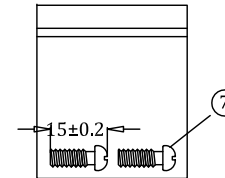

PIN OUT

Electronic Tests:

- A. Open/Short/Intermittence: 100%
- B. Hi-Pot: AC 300V 0.01S
- C. Insulation Resistance: DC 300V 10MΩ
- D. Conductive Resistance: 5Ω Max
- E. Computer Test: 4Kx2K@60Hz

⑦	Screw	Screw, 4-40, Nickel Plated	2	pcs				
⑥	Nut	Nut, 4-40, Nickel Plated	2	pcs				
⑤	Outer Mold	45P PVC, Black	15	g	Projection:	Tolerance: XX= XXX=	Product: HDMI M/F Panel Mount Cable	
④	Inner Mold	LDPE	8	g	Scale: None	DWG No.: PM2005	Part No.: UMPM2005	
③	Connector	HDMI 19PIN Male, PIN Gold Flash, Shell Gold Plated	1	pc	Unit: mm	Page: 2/2	Customer:	
②	Connector	HDMI 19PIN Female, PIN Gold Flash, Shell Gold Plated	1	pc	Customer Approve:			UMA Technology Co., Ltd Tel: 0086 574 8704 2335 Fax: 0086 574 5687 7589 Email: info@umateck.com Web: www.umateck.com Add: 4-1, Shanghai Fortune building, South Dongyi Rd, Zhenhai District, Ningbo, China, 315202
①	Cable	HDMI 2.0, [28AWG(7/0.12TC)*1P+D(7/0.12TC)+FAM]*5C+28AWG(7/0.12TC)*4C +AL-Foil+D(1/0.32BC)+B(96/0.12AL-MG), Black PVC Jacket, OD:7.3± 0.2mm	L	mm	Approve: Dell Zheng			
					Check: Kelly Xu			
No.	P/No.	Specifications	Q'TY	Unit	Draw: David Han