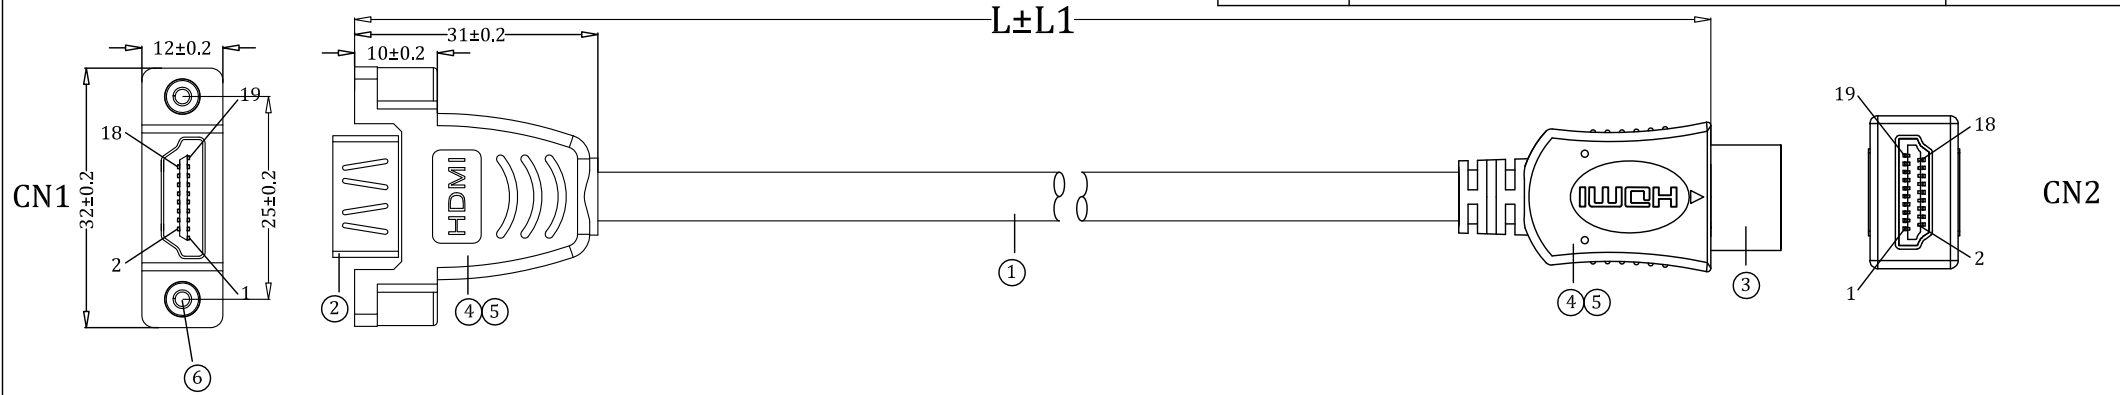

RoHS Compliant

Rev	Modification	Date
A1	Issue	07/13/2016