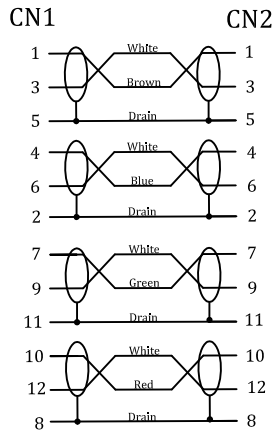

PIN OUT

Electronic Tests:

- A. Open/Short/Intermittence: 100%
- B. Hi-Pot: AC 300V 0.01S
- C. Insulation Resistance: DC 300V 10MΩ
- D. Conductive Resistance: 5Ω Max
- E. Computer Test: 4Kx2K@60Hz

⑦	Screw	Screw, 4-40, Nickel Plated	2	pcs				
⑥	Nut	Nut, 4-40, Nickel Plated	2	pcs				
⑤	Outer Mold	45P PVC, Black	15	g	Projection:	Tolerance: XX= XXX=	Product: HDMI M/F Panel Mount Cable	
④	Inner Mold	LDPE	8	g	Scale: None	DWG No.: PM2005	Part No.: UMPM2005	
③	Connector	HDMI 19PIN Male, PIN Gold Flash, Shell Gold Plated	1	pc	Unit: mm	Page: 2/2	Customer:	
②	Connector	HDMI 19PIN Female, PIN Gold Flash, Shell Gold Plated	1	pc	Customer Approve:			UMA Technology Co., Ltd Tel: 0086 574 8704 2335 Fax: 0086 574 5687 7589 Email: info@umateck.com Web: www.umateck.com Add: 4-1, Shanghai Fortune building, South Dongyi Rd, Zhenhai District, Ningbo, China, 315202
①	Cable	HDMI 2.0, [28AWG(7/0.12TC)*1P+D(7/0.12TC)+FAM]*5C+28AWG(7/0.12TC)*4C +AL-Foil+D(1/0.32BC)+B(96/0.12AL-MG), Black PVC Jacket, OD:7.3± 0.2mm	L	mm	Approve: Dell Zheng			
					Check: Kelly Xu			
No.	P/No.	Specifications	Q'TY	Unit	Draw: David Han